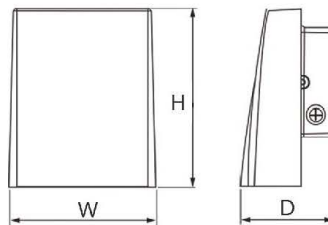

LWA

TECHNICAL SPECIFICATIONS:

- :: Full cutoff, dark sky compliant
- :: Die-cast aluminum with powder coat finish (Dark Bronze or White)
- :: Philips Lumileds Lexeon 3030 high flux LED
- :: TIR optic lens - TYPE II (TYPE III by special order)
- :: 120~277V
- :: CRI: >80
- :: Power Factor: 95%
- :: Operating Temp:-4°F to 104°F
- :: 70,000 hour rated life
- :: 7-year warranty
- :: Suitable for Wet Locations, IP54

APPLICATIONS:

- :: Ideal for general site lighting, alleys, loading docks, doorway, pathway and parking areas.
- :: Replace existing HID flood lights/ wall packs
- :: Great for use with motion sensors or other instant on/off controls

LED CUTOFF & ADJUSTABLE WALL PACK

CATALOG NO.		WATTS	LUMENS	COLOR TEMP	REPLACEMENT RANGE	DIMENSIONS
BRONZE	WHITE					
LWA-12-WW	LWA-12-WW-WH	12W	1100LM	3000K	50~70 MH	6-1/2" (w) x 8" (H) x 4" (D)
LWA-12-CW	LWA-12-CW-WH	12W	1200LM	5000K	50~70 MH	
LWA-20-WW	LWA-20-WW-WH	20W	2000LM	3000K	70~100 MH	9" (w) x 12" (H) x 6" (D)
LWA-20-CW	LWA-20-CW-WH	20W	2200LM	5000K	70~100 MH	
LWA-30-WW	LWA-30-WW-WH	30W	3000LM	3000K	100~125 MH	
LWA-30-CW	LWA-30-CW-WH	30W	3200LM	5000K	100~125 MH	
LWA-50-WW	LWA-50-WW-WH	50W	4900LM	3000K	150~200 MH	11" (w) x 13" (H) x 6.5" (D)
LWA-50-CW	LWA-50-CW-WH	50W	5200LM	5000K	150~200 MH	
LWA-80-WW	-	80W	8800LM	3000K	200~300 MH	
LWA-80-CW	-	80W	9000LM	5000K	200~300 MH	
LWA-120-WW	-	120W	13700LM	3000K	300~400 MH	
LWA-120-CW	-	120W	13700LM	5000K	300~400 MH	

LWA-KNU

1/2" knuckle adaptor with back plate and screws, for 20W and 30W only